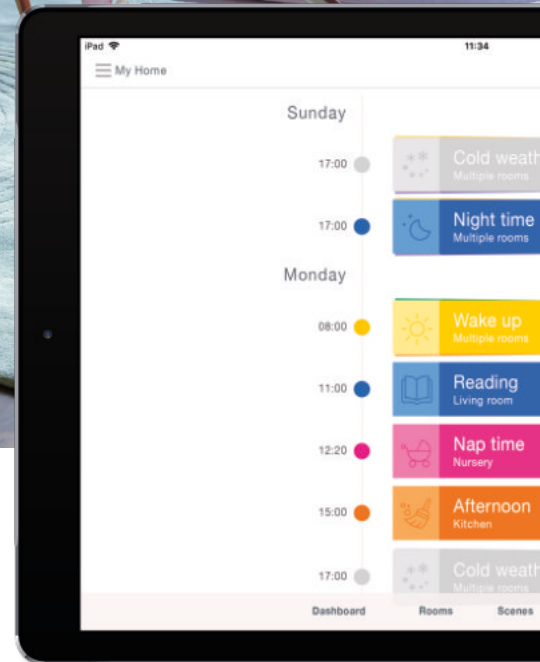

SMART HOME CONTROL POWerview® AUTOMATION

Our PowerView® Automation system lets you schedule your Pirouette® Shades to open, close or adjust on their own, at any time of the day or night. Using an app, remote control, or the sound of your voice you can enjoy perfect light, privacy and everyday convenience - delivered automatically with PowerView®.

Best of all you can connect PowerView® to your existing smart home system including Google Assistant, Apple HomeKit, Amazon Alexa and more, to create a personalised, whole-home solution.