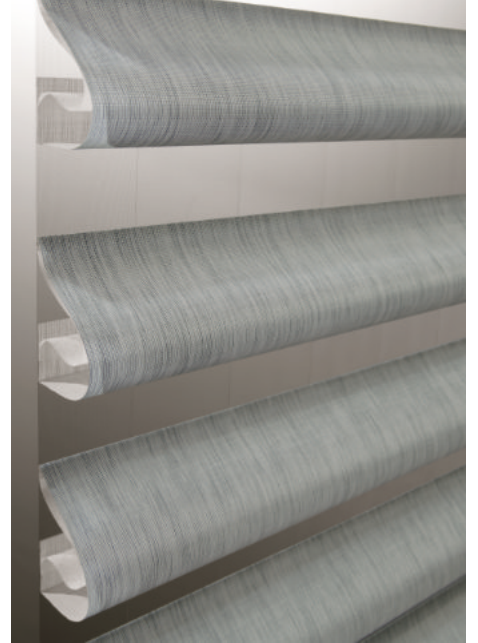

# The Whole House Solution

Luxaflex® Pirouette® Shades feature softly contoured, front-facing fabric vanes attached to a single sheer backing.

During opening and closing, the vanes move in tandem for a fluid, graceful effect. Pirouette® Shades can also be raised completely into the headrail for a totally unobstructed view.