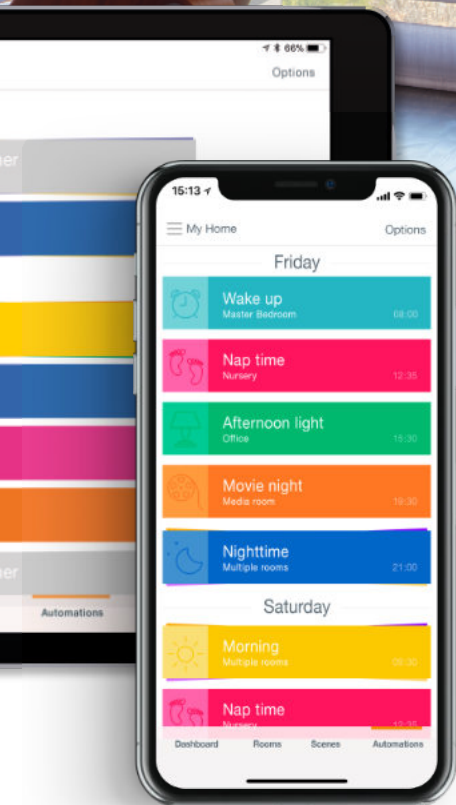

### EASYRISE™

A Continuous cord loop operating system comes as standard which works on the principle of a pulley, rotating a clutch to raise or lower the shade.

### ULTRAGLIDE®

A single retractable wand for enhanced child safety. With one click, the fabric panel drops for complete privacy. Pump the wand to open the vanes or raise the shading.

### MOTORISED CONTROL SOFTTOUCH™

This battery-powered system allows for quick touch-and-go control of your Pirouette® Shades. Move your shades by gently pulling down or pushing up on the wand.

Our SoftTouch™ Motorisation system is an ideal option for homes with pets and children.